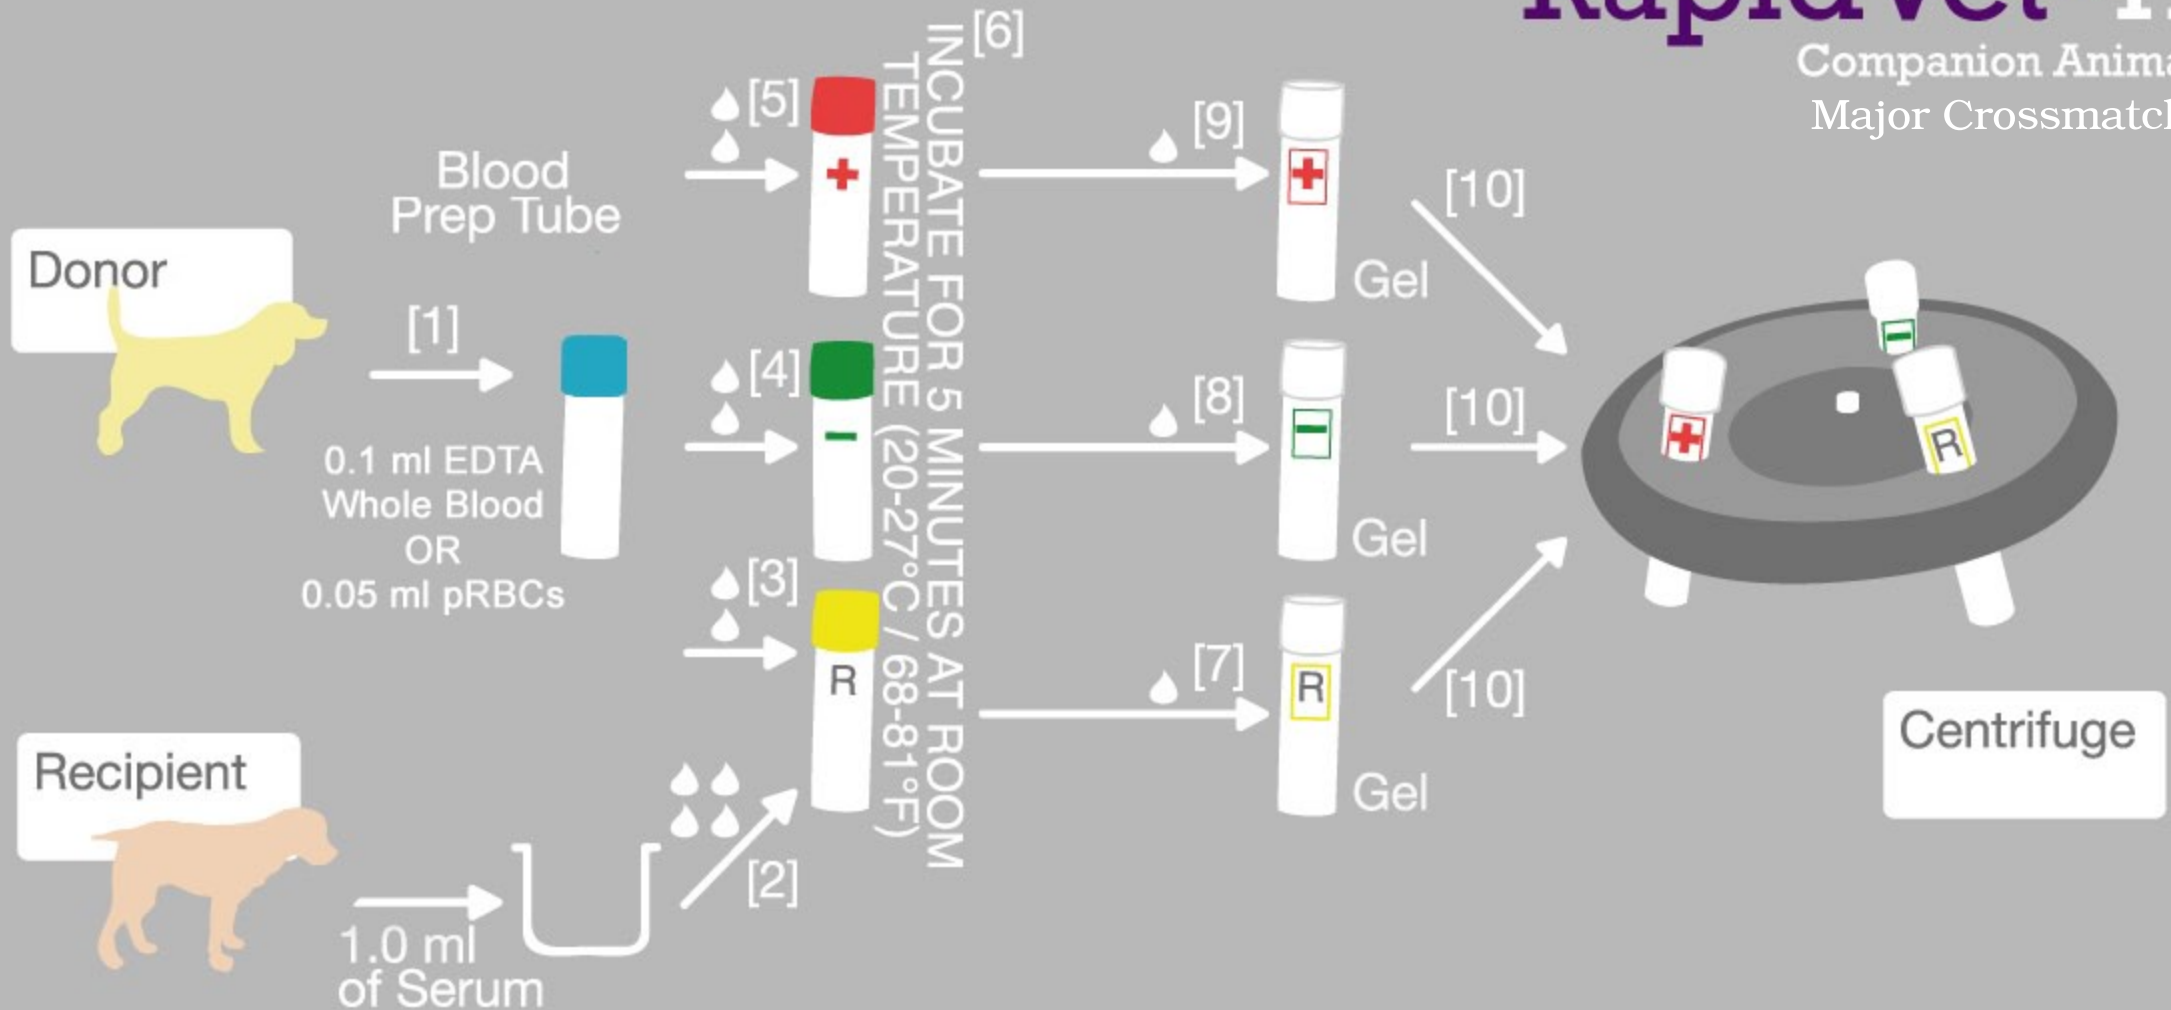

RapidVet[®]-H

Companion Animal
Major Crossmatch

- △ = 50µl
- ⊕ = positive
- ⊖ = negative
- R = reaction

dmslaboratories, inc.

2 Darts Mill Road, Flemington, NJ 08822
Tel.: (908) 782-3353 or (800) 567-4367 in U.S. and Canada. www.rapidvet.com
RapidVet is a registered trademark of dmslaboratories, inc.